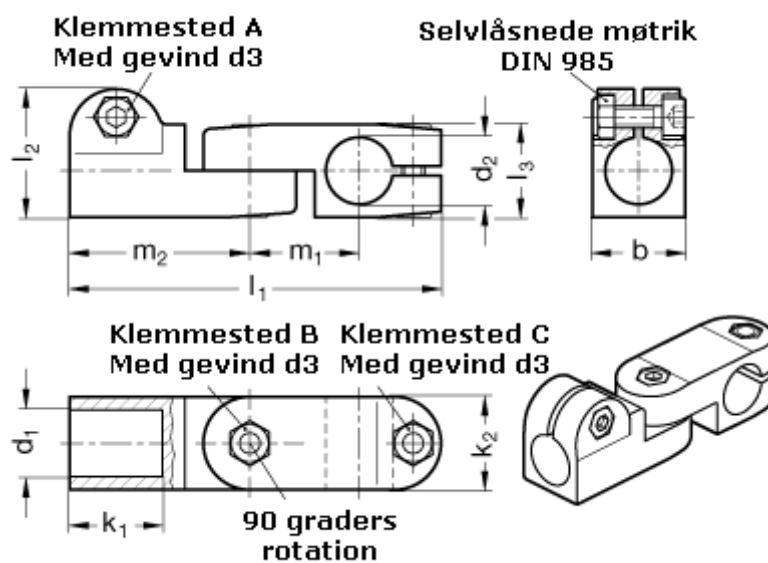

Article number: 20287B18B162SW

Description: E+G swivel clamp  
GN287-B18-B16-2-SW

## Measures

$b = 25$	$m_1 = 29.5$
$d_1 = B18$	$m_2 = 48.5$
$d_2 = B16$	
$d_3 = M 6$	
$k_1 = 25$	
$k_2 = 25$	
$l_1 = 100$	
$l_2 = 34.5$	